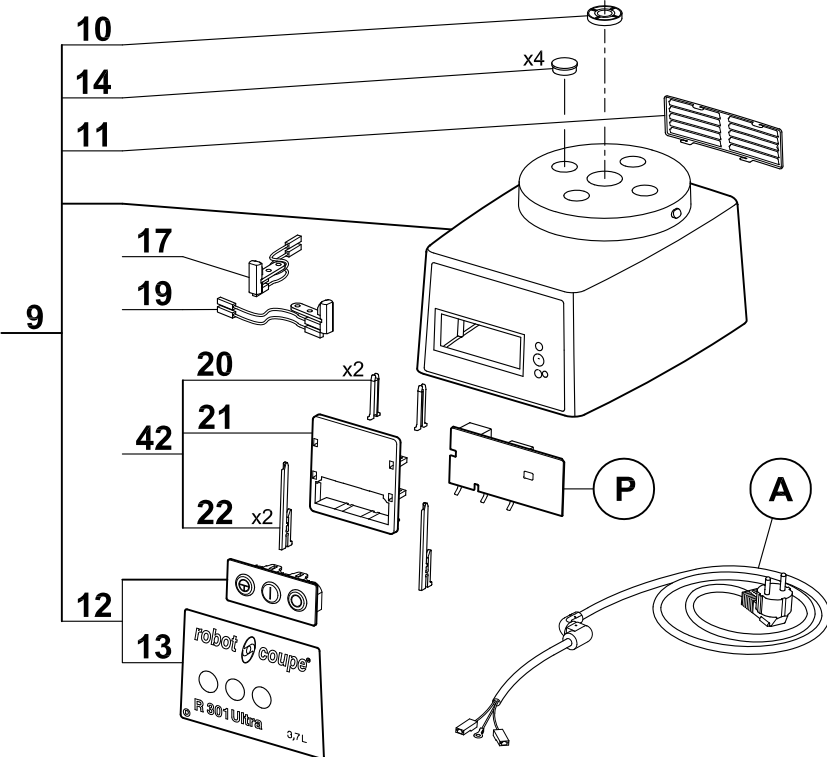

**Pour ancienne cuve**  
**For old bowl**

▲ N'est plus disponible.  
 Commander l'index 5.  
 No longer available.  
 Order item 5.

■ Uniquement pour moteur 220/60/1 avec fil violet.  
 Only for motor 220/60/1 with violet wire.

<b>Index PDF</b>	<b>Référence</b>	<b>Designation commerciale</b>	<b>Tarif</b>
A	39313	POWER CORD	Contact us
M	3076S	MOTOR	Contact us
P	103692S	PRINTED CIRCUIT BOARD	Contact us
X	603669S	CAPACITOR 180µF 120V	Contact us
Y	500296S	MOTOR RELAY	Contact us
1	27278	CUTTER ATTACHMENT	Contact us
2	117395S	CUTTER LID R301/R401	Contact us
3	27286	STRAIGHT BL KNIFE	Contact us
4	104147	BLADE CAP	Contact us
5	39759	CUTTER BOWL ASSEMBLY	Contact us
6	39228	SAFETY ROD ASSEMBLY	Contact us
7	27287	FINE SERRATED BL KNIFE	Contact us
8	27288	COARSE SERRATED BL KNIFE	Contact us
9	39317	MOTOR SUP ASSEMBLY	Contact us
10	501010S	SHAFT SEAL	Contact us
11	104122S	R401 VENT COVER	Contact us
12	39293	CONTROL PANEL ASSEMBLY	Contact us
13	407834	FRONT PLATE	Contact us
14	39676	SCREW CAPS ASSEMBLY	Contact us
15	39288	ANTH. BASE ASSEMBLY	Contact us
16	39928	FEET (X4)	Contact us
17	129356	REED SWITCH	Contact us
18	39271	MOTOR CENTRING RING	Contact us
19	<del>129454</del> 129451S	CUTTER SAFETY SWITCH	Contact us
20	<del>402913S</del> 59195	FACEPLATE KEY	Contact us