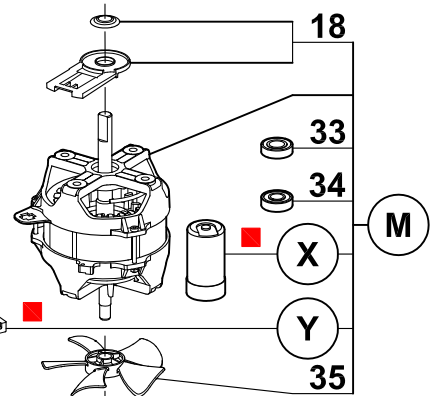

■ Uniquement pour moteur 220/60/1 avec fil violet.
Only for motor 220/60/1 with violet wire.