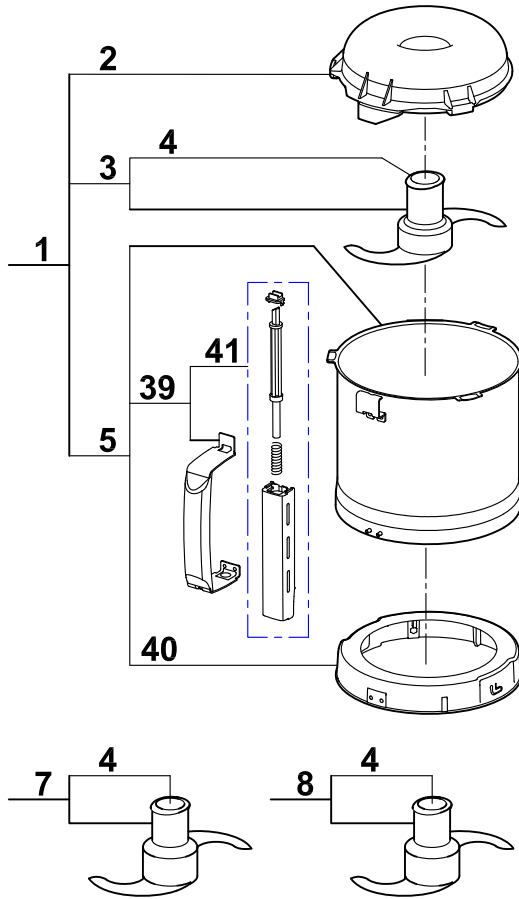

■ Uniquement pour moteur 220/60/1 avec fil violet.
Only for motor 220/60/1 with violet wire.