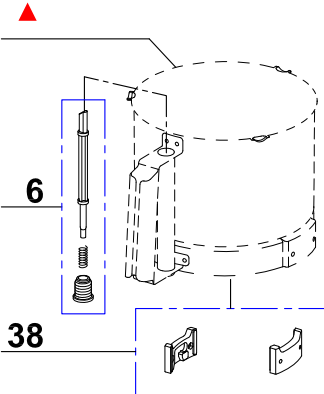

Pour ancienne cuve
For old bowl

▲ N'est plus disponible.
Commander l'index 5.
No longer available.
Order item 5.